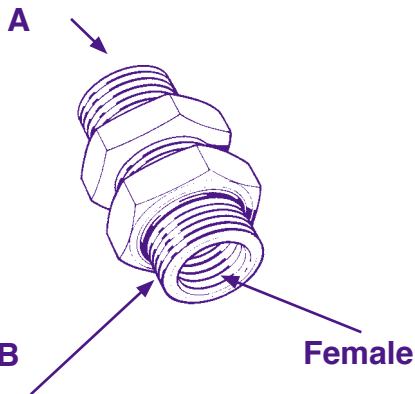

FEMALE SOCKET

Thread Size	Part No
M16 x 1.5	4645
M22 x 1.5	4646

Phone: 01474 321954 Fax: 01474 321988

Air Brake Push-In - Fittings

RAUFOSS - METRIC

STRAIGHT CONNECTOR

Tube Size	Part No	Pkt No
6 x 1	4566	RA566
8 x 1	4567	RA567
9 x 1	4647	
10 x 1	4568	RA568
10 x 1.25	4569	RA569
10 x 1.5	4570	RA570
11 x 1.5	4648	
12 x 1.5	4571	RA571
15 x 1.5	4572	RA572
16 x 2	4649	

STRAIGHT BULKHEAD ADAPTOR

Male	Female	Part No	Pkt No
M18 x 1.5	M16 x 1.5	4613	RA613

STRAIGHT BULKHEAD ADAPTOR

Thread Size Male	Thread Size Female	Part No	Pkt No
M22 x 1.5	M16 x 1.5	4630	RA630

STRAIGHT BULKHEAD ADAPTOR

Thread A	Thread B	Thread Size Female	Part No	Pkt Part No
M22 x 1.5	M22 x 1.5	M16 x 1.5	4499	RA499
M16 x 1.5	M22 x 1.5	M16 x 1.5	4631	RA631
M22 x 1.5	1/2 NPT	M16 x 1.5	4614	
M22 x 1.5	M16 x 1.5	M10 x 1	4494	

STRAIGHT BULKHEAD ADAPTOR

Thread A	Thread B	Part No
M12 x 1.5	M12 x 1.5	4629
M16 x 1.5	M16 x 1.5	4632

Air Brake Push-In - Fittings

RAUFOSS - METRIC Amended 15.02.10

Raufoss Adaptors with integral 'o' ring are on page 75