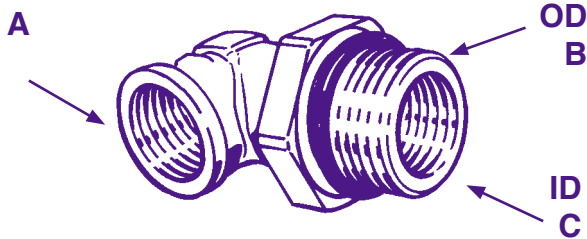

SIDE STUD TEE

Thread Size	Part No
M16 x 1.5	4651

BRANCH STUD TEE

Thread Size	Part No
M16 x 1.5	4643

BLANKING PLUG

comes with integral 'o' ring

Thread Size	Part No
M12 x 1.5	4717
M16 x 1.5	4715
M22 x 1.5	4716

FEMALE SOCKET

Thread Size	Part No
M16 x 1.5	4645
M22 x 1.5	4646

Phone: 01474 321954 Fax: 01474 321988

Air Brake Push-In - Fittings

RAUFOSS - METRIC

ELBOW FEMALE TO MALE

A	B	C	Part No	Pkt No
M16	M16	N/A	4587	RA587
M16	M22	M16	4588	RA588
M22	M22	M16	4670	

ELBOW ADAPTOR THREAD - THREAD

Thread Size	Thread Size	Part No	Pkt No
M12 x 1.5	M12 x 1.5	4581	RA581
M16 x 1.5	M16 x 1.5	4582	RA582
M22 x 1.5	M22 x 1.5	4583	RA583

ELBOW ADAPTOR FEMALE/ MALE

Thread Size Female	Thread Size Male	Part No	Pkt No
M12 x 1.5	M12 x 1.5	4584	RA584
M16 x 1.5	M16 x 1.5	4585	RA585
M16 x 1.5	M22 x 1.5	4586	RA586

45° ELBOW ADAPTOR

Thread Size	Part No
M16 x 1.5	4497
M22 x 1.5	4498

CROSS ADAPTOR

Thread Size	Part No
M16 x 1.5	4637

LOCKNUT WITHOUT O RING

Thread Size	Part No
M22 x 1.5	4628

LOCKNUT C/W O RING

Thread Size	Part No
M12 x 1.5	4640
M16 x 1.5	4641
M22 x 1.5	4642