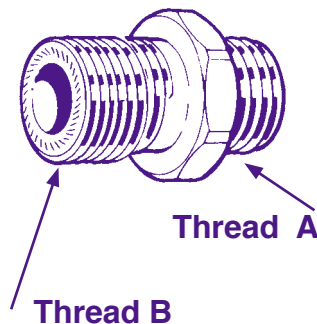

FEMALE SOCKET

Thread Size	Part No
M16 x 1.5	4645
M22 x 1.5	4646

Phone: 01474 321954 Fax: 01474 321988

Air Brake Push-In - Fittings

RAUFOSS - METRIC

STRAIGHT CONNECTOR

Tube Size	Part No	Pkt No
6 x 1	4566	RA566
8 x 1	4567	RA567
9 x 1	4647	
10 x 1	4568	RA568
10 x 1.25	4569	RA569
10 x 1.5	4570	RA570
11 x 1.5	4648	
12 x 1.5	4571	RA571
15 x 1.5	4572	RA572
16 x 2	4649	

STRAIGHT BULKHEAD ADAPTOR

Male	Female	Part No	Pkt No
M18 x 1.5	M16 x 1.5	4613	RA613

STRAIGHT BULKHEAD ADAPTOR

Thread Size Male	Thread Size Female	Part No	Pkt No
M22 x 1.5	M16 x 1.5	4630	RA630

STRAIGHT BULKHEAD ADAPTOR

Thread A	Thread B	Thread Size Female	Part No	Pkt Part No
M22 x 1.5	M22 x 1.5	M16 x 1.5	4499	RA499
M16 x 1.5	M22 x 1.5	M16 x 1.5	4631	RA631
M22 x 1.5	1/2 NPT	M16 x 1.5	4614	
M22 x 1.5	M16 x 1.5	M10 x 1	4494	

STRAIGHT BULKHEAD ADAPTOR

Thread A	Thread B	Part No
M12 x 1.5	M12 x 1.5	4629
M16 x 1.5	M16 x 1.5	4632

Air Brake Push-In - Fittings

RAUFOSS - METRIC Amended 15.02.10

Raufoss Adaptors with integral 'o' ring are on page 75