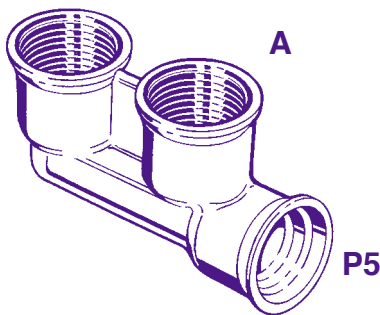

Phone: 01474 321954 Fax: 01474 321988

Air Brake Push-In - Fittings

RAUFOSS - METRIC

P5 COMPONENTS

**TEE ADAPTOR
SWIVEL/THREAD
(Centre)**

Swivel	Thread Size	Part No	Pkt No
P5	M12 x 1.5	4589	RA589
P5	M16 x 1.5	4590	RA590

**TEE ADAPTOR
SWIVEL/THREAD
(On Run)**

Swivel	Thread Size	Part No	Pkt No
P5	M12 x 1.5	4591	RA591
P5	M16 x 1.5	4592	RA592

3 - WAY ADAPTOR

Swivel	Thread Size	Part No	Pkt No
P5	M16 X 1.5	4597	RA597

**4-WAY ADAPTOR
SWIVEL/THREAD**

Swivel	Thread Size	Part No	Pkt No
P5 (A)	M16 x 1.5	4598	RA598
P5 (B)	M16 x 1.5	4599	RA599

B

F Fitting P5

Part No	A	B
4638	M12	M12
4634	M16	M16

Air Brake Push-In - Fittings

RAUFOSS - METRIC

P5 COMPONENTS

CROSS ADAPTOR SWIVEL/THREAD

Swivel	Thread Size	Part No	Pkt No
P5	M16 X 1.5	4600	RA600

SWIVEL ELBOW ADAPTOR

Swivel	Tube Size	Part No	Pkt No
P5	6 x 1	4573	RA573
P5	8 x 1	4574	RA574
P5	10 x 1.25	4575	RA575
P5	10 x 1.5	4576	RA576
P5	12 x 1.5	4577	RA577
P5	16 X 2	4496	