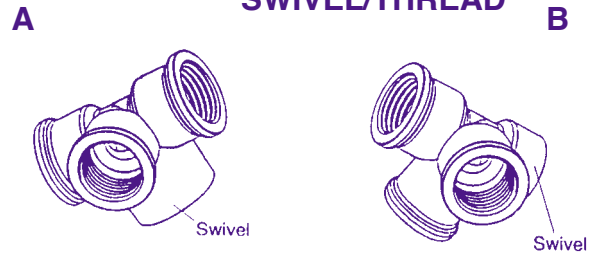

Phone: 01474 321954 Fax: 01474 321988

Air Brake Push-In - Fittings

RAUFOSS - METRIC

P5 COMPONENTS

**TEE ADAPTOR
SWIVEL/THREAD
(Centre)**

Swivel	Thread Size	Part No	Pkt No
P5	M12 x 1.5	4589	RA589
P5	M16 x 1.5	4590	RA590

**TEE ADAPTOR
SWIVEL/THREAD
(On Run)**

Swivel	Thread Size	Part No	Pkt No
P5	M12 x 1.5	4591	RA591
P5	M16 x 1.5	4592	RA592

3 - WAY ADAPTOR

Swivel	Thread Size	Part No	Pkt No
P5	M16 X 1.5	4597	RA597

**4-WAY ADAPTOR
SWIVEL/THREAD**

Swivel	Thread Size	Part No	Pkt No
P5 (A)	M16 x 1.5	4598	RA598
P5 (B)	M16 x 1.5	4599	RA599

B

F Fitting P5

Part No	A	B
4638	M12	M12
4634	M16	M16

Air Brake Push-In - Fittings

RAUFOSS - METRIC

P5 COMPONENTS

CROSS ADAPTOR SWIVEL/THREAD

Swivel	Thread Size	Part No	Pkt No
P5	M16 X 1.5	4600	RA600

SWIVEL ELBOW ADAPTOR

Swivel	Tube Size	Part No	Pkt No
P5	6 x 1	4573	RA573
P5	8 x 1	4574	RA574
P5	10 x 1.25	4575	RA575
P5	10 x 1.5	4576	RA576
P5	12 x 1.5	4577	RA577
P5	16 X 2	4496	