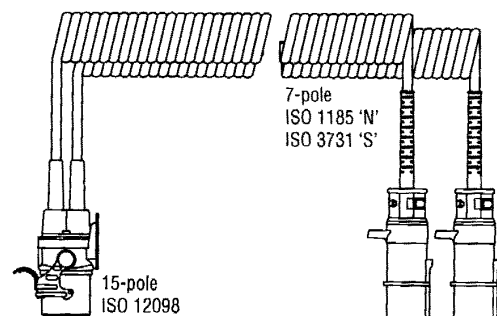

Electrical - General Equipment

Electrical Cable Amended 14.04.10

Twin Cable 8.75 Amp 14 x .30 (100 Mtr Coil)

Colour	Red/Black	Blue/White	Black/White	Brown/White
Part No	9070 (30 Mtr)	9072	9073	9074

Twin Cable 17.5 Amp 28 x .30 (100 Mtr Coil)

Colour	Red/Black
Part No	9071

3 Core Cable 8.75 Amp 14 x .30

30 Mtr

Part No 9077

4 Core Cable 8.75 Amp 14 x .30

30 Mtr
100 Mtr

Part No 9078
9078/100

7 Core Cable 6 off 14 x .30
1 off 28 x .30

30 Mtr
100 Mtr

Part No 9050
9050.100

Adaptors

Wired in accordance with ISO 12098.
Also available with metal and moulded plugs

Part No
9033
9034

Description
Adaptor Coil -15 pole to 7 pole Working length 3.5 mtr
Adaptor Box - 15 pole to 1x7N+7S Sockets