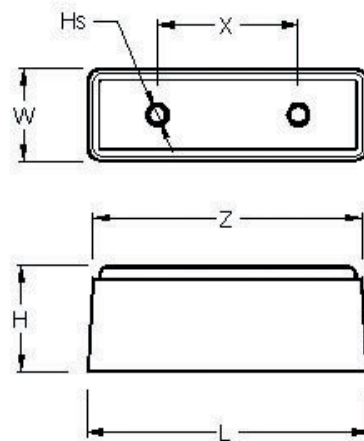

### Solid Rubber Buffer

Manufactured in EPDM  
Supplied with thru holes for chassis mounting

Product Reference	L	W	H	D	T	Hs	X	Y	Z	Mass Kgs
-------------------	---	---	---	---	---	----	---	---	---	----------

V240005	210	50	58	-	-	10	125	-	178	0.6
---------	-----	----	----	---	---	----	-----	---	-----	-----