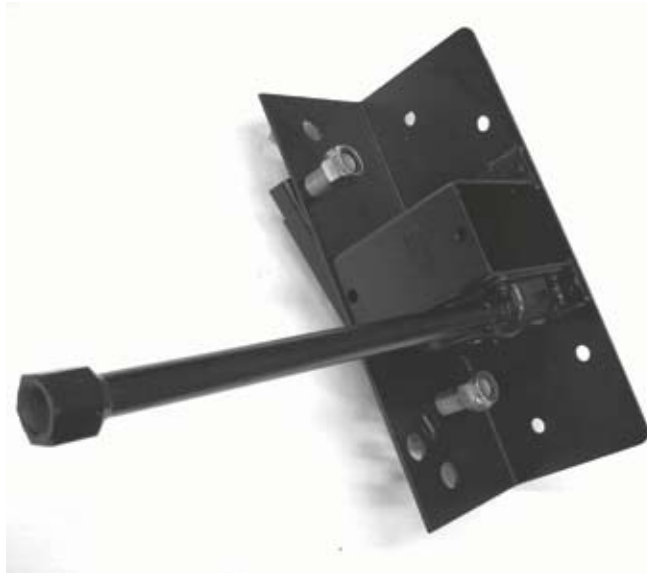

Chassis Components - General Equipment

Spare Wheel Carriers Side Mount Carrier

Amended 14.04.10

Suitable for trucks and trailers fitted with off-set rims
Lifting bar has variable pcd 225-335mm
Supplied finish: EPC Powder Black

'I' Beam Mounted Carrier

Truck and trailer application with off-set rims
Pcd range 225 - 335mm

Product Reference	L	W	H	Pcd	D	Hs	X	Y	Mass Kgs
-------------------	---	---	---	-----	---	----	---	---	----------