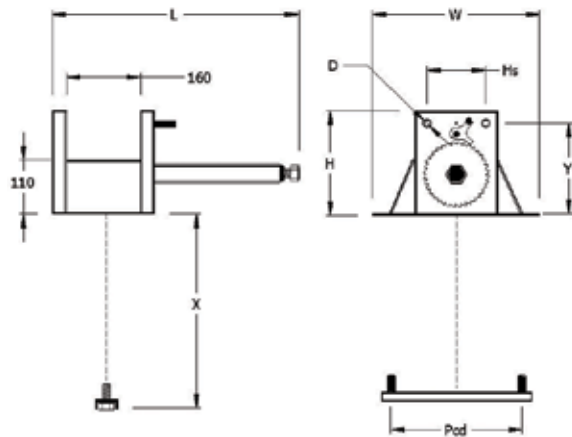

Chassis Components - General Equipment

Spare Wheel Carriers Side Mount Carrier

Amended 14.04.10

Suitable for trucks and trailers fitted with off-set rims
Lifting bar has variable pcd 225-335mm
Supplied finish: EPC Powder Black

Product Reference	L	W	H	Pcd	D	Hs	X	Y	Mass Kgs
V232035	450	145	150	225-335	14	70	226	316	11

Phone: 01474 321954 Fax 01474 321988

Chassis Components - General Equipment

Spare Wheel Carriers

Amended 14.04.10

'I' Beam Mounted Carrier

Truck and trailer application with off-set rims
Pcd range 225 - 335mm

Product Reference	L	W	H	Pcd	D	Hs	X	Y	Mass Kgs
-------------------	---	---	---	-----	---	----	---	---	----------

V232013	550	300	225	225-335	18.5	115	1200	190	11
---------	-----	-----	-----	---------	------	-----	------	-----	----