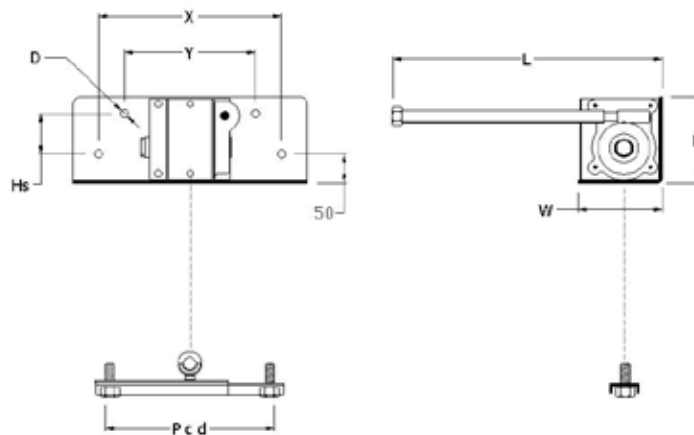

Chassis Components - General Equipment

Spare Wheel Carriers Side Mount Carrier

Amended 14.04.10

Suitable for trucks and trailers fitted with off-set rims
Lifting bar has variable pcd 225-335mm
Supplied finish: EPC Powder Black

Product Reference	L	W	H	Pcd	D	Hs	X	Y	Mass Kgs
V232035	450	145	150	225-335	14	70	226	316	11

Phone: 01474 321954 Fax 01474 321988

Chassis Components - General Equipment

Spare Wheel Carriers

Amended 14.04.10

'I' Beam Mounted Carrier

Truck and trailer application with off-set rims
Pcd range 225 - 335mm

Product Reference	L	W	H	Pcd	D	Hs	X	Y	Mass Kgs
-------------------	---	---	---	-----	---	----	---	---	----------

V232013	550	300	225	225-335	18.5	115	1200	190	11
---------	-----	-----	-----	---------	------	-----	------	-----	----