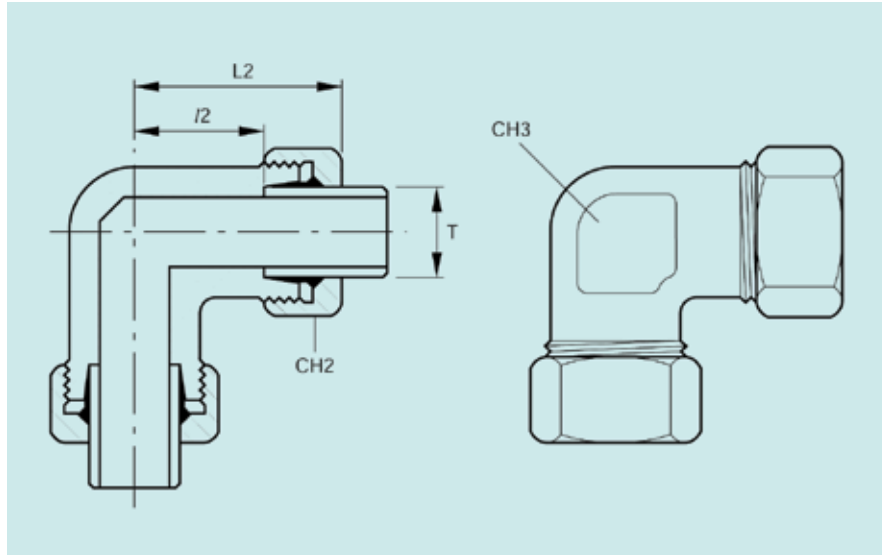

## METRIC EQUAL ELBOWS

Series	Part No	Size OD	CH2	CH3	L2	/2
L	ME10L	10mm	14	19	30	15
L	ME12L	12mm	17	22	32	17
L	ME15L	15mm	19	27	36	21
L	ME22L	22mm	27	36	44	27.5
S	ME8	8mm	14	19	32	17
S	ME10	10mm	17	22	34	17.5
S	ME12	12mm	17	24	38	21.5
S	ME16	16mm	24	30	43	24.5
S	ME20	20mm	27	36	48	26.5
S	ME25	25mm	36	46	54	30

L Series is Light and S Series is heavy  
All manufactured in carbon steel.

The above represent only a small sample of elbows available.