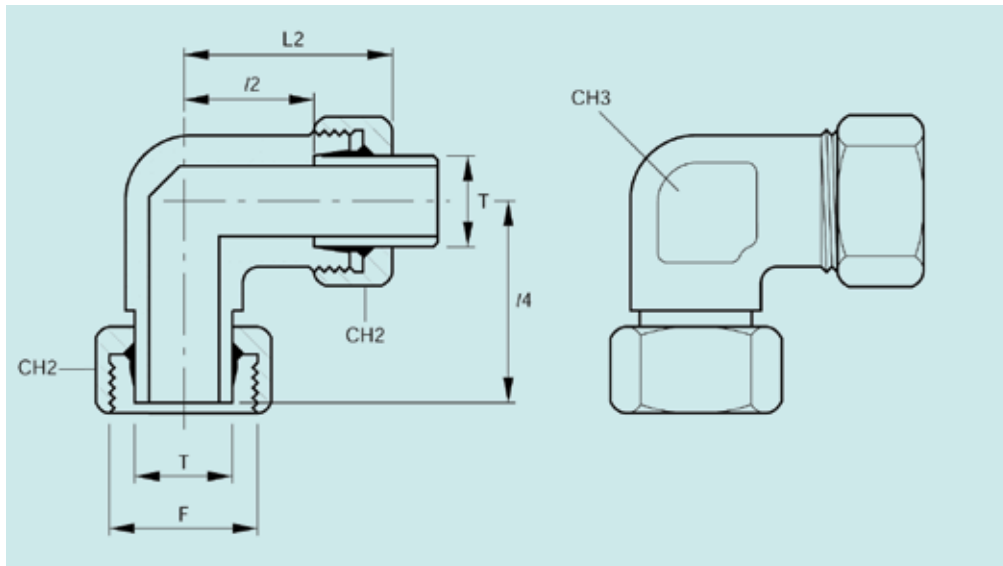

Hydraulics

METRIC SWIVEL ELBOWS Captive Nut Type

Series	Part No	Size OD	CH3	CH2	/4	L2	/2
L	MSE10L	10mm	14	19	28.5	30	15
L	MSE12L	12mm	17	22	29	32	17
S	MSE10	10mm	17	22	29.5	34	17.5
S	MSE12	12mm	17	24	30.5	38	21.5

L Series is Light and S Series is heavy
All manufactured in carbon steel.

The above represent only a small sample of elbows available.

Module 8

Phone: 01474 321954 Fax: 01474 321988