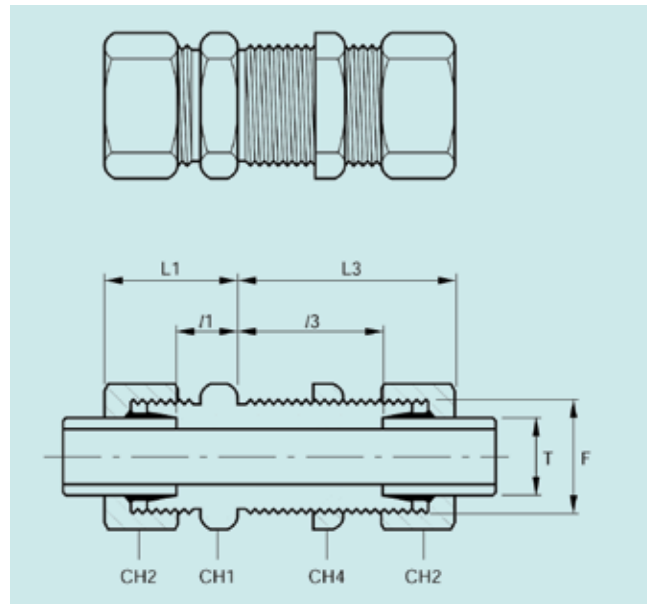

Hydraulics

METRIC BULKHEAD COUPLINGS

Series	Part No	Size OD	CH1	CH4	CH2	L1	/1	L3	/3
L	MBH10L	10mm	22	22	19	25	10	43	28
L	MBH12L	12mm	24	24	22	25	10	44	29
S	MBH10	10mm	24	24	22	31	14.5	46	29.5
S	MBH12	12mm	27	27	24	31	14.5	47	30.5

L Series is Light and S Series is heavy
All manufactured in carbon steel.

The above represent only a small sample of bulkhead couplings available.

Module 10

Phone: 01474 321954 Fax: 01474 321988