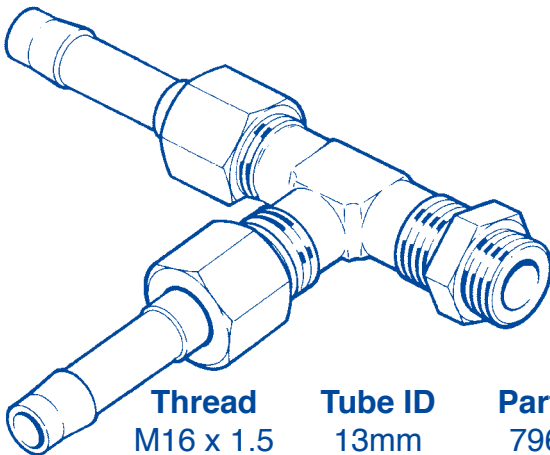

TEE BULKHEAD CONNECTOR

Diagram A

Diagram B

Tube OD	Part No
6mm	7820G
8mm	7821G
10mm	7822G
12mm	7823G
15mm	7824G
16mm	7825G
18mm	7826G

B
B
A
A
A
A
B

Phone: 01474 321954 Fax 01474 321988

Air Brake Compression - Fittings

2

WIRA

BULKHEAD TEE

Tube OD	Hose ID	Part No
15mm	13mm	7827G

HOSETAIL TEE

Thread	Tube ID	Part No
M16 x 1.5	13mm	7966T
With 1 hosetail		7970T

ELBOW STUD HOSETAIL

Part No	Thread	Tube ID
7897G	M16 x 1.5	13mm
7797G	M22 x 1.5	13mm