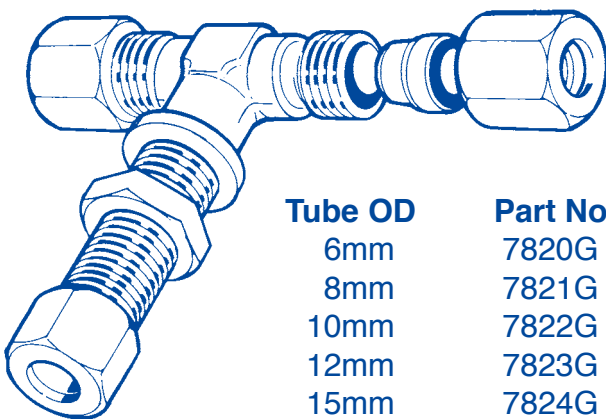

TEE BULKHEAD CONNECTOR

Diagram A

Diagram B

Tube OD	Part No
6mm	7820G
8mm	7821G
10mm	7822G
12mm	7823G
15mm	7824G
16mm	7825G
18mm	7826G

B
B
A
A
A
A
B

Phone: 01474 321954 Fax 01474 321988

Air Brake Compression - Fittings