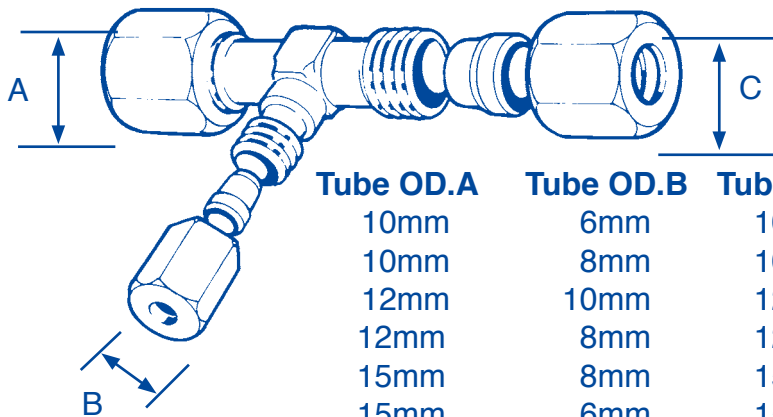

REDUCING TEE CONNECTOR

Tube OD.A	Tube OD.B	Tube OD.C	Part No
10mm	6mm	10mm	7856G
10mm	8mm	10mm	7902G
12mm	10mm	12mm	7903G
12mm	8mm	12mm	7904G
15mm	8mm	15mm	7905G
15mm	6mm	15mm	7906G
16mm	6mm	16mm	7292