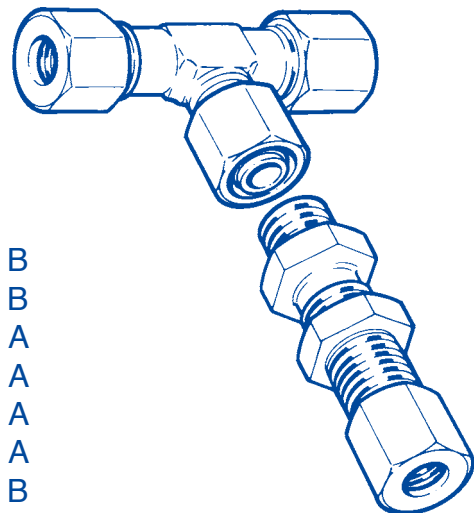

TEE BULKHEAD CONNECTOR

Diagram A

Diagram B

Tube OD	Part No
6mm	7820G
8mm	7821G
10mm	7822G
12mm	7823G
15mm	7824G
16mm	7825G
18mm	7826G

B
B
A
A
A
A
B

Phone: 01474 321954 Fax 01474 321988

Air Brake Compression - Fittings