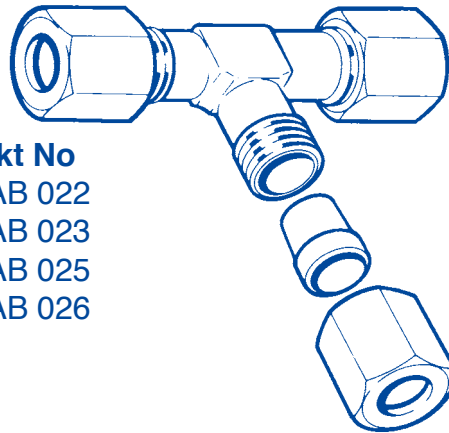

MALE/FEMALE ELBOW

Thread A	Thread B	Part No	C/W T&O	Pkt No
M16 x 1.5	M16 x 1.5	7808G	7808T	MAB 144
M22 x 1.5	M22 x 1.5	7809G	7809T	MAB 145

45° ELBOWS

Diagram A

Thread	Tube OD	Part No
M16 x 1.5	10mm	7980T
M16 x 1.5	12mm	7981T

Diagram B

Thread	Tube OD	Part No
M16 x 1.5	12mm	7979T

45° ELBOWS

Thread Female	Thread Male	Part No
M16 x 1.5	M16 x 1.5	7982G
M18 x 1.5	M18 x 1.5	7983G

Air Brake Compression - Fittings

2

WIRA

TEE CONNECTOR

Tube OD	Part No	Pkt No
6mm	7810G	MAB 022
8mm	7811G	MAB 023
10mm	7812G	MAB 025
12mm	7813G	MAB 026
15mm	7814G	
16mm	7815G	
18mm	7816G	

REDUCING TEE CONNECTOR

Tube OD.A	Tube OD.B	Tube OD.C	Part No
10mm	6mm	10mm	7856G
10mm	8mm	10mm	7902G
12mm	10mm	12mm	7903G
12mm	8mm	12mm	7904G
15mm	8mm	15mm	7905G
15mm	6mm	15mm	7906G
16mm	6mm	16mm	7292