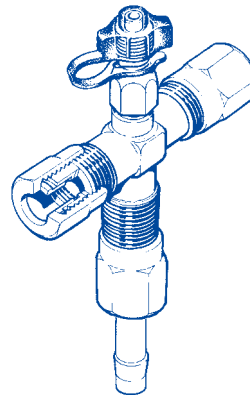

BRANCH STUD TEE TEST POINT

Tube OD	Thread	Part No	C/W T&O
13mm	M16 x 1.5		7976T
15mm	M22 x 1.5	7844G	
10mm	M22 x 1.5		7984T
10mm	M12 x 1.5		7985T
12mm	M16 x 1.5		7991T

Phone: 01474 321954 Fax 01474 321988

Air Brake Compression - Fittings

2

WIRA

SIDE STUD TEE TEST POINT

Thread	Tube OD	Part No	C/W T&O
M12 x 1.5	10mm		7988T
M16 x 1.5	10mm		7967T
M16 x 1.5	13mm		7975T
M22 x 1.5	10mm	7973G	7973T

CROSS TEST POINTS

10mm Tube

Thread	Part No	C/W T&O
M22 x 1.5	7959G	7959T

15mm Tubes

Part No	Tube OD	Hose ID
7845G	15mm	
7846G	15mm	13mm (shown)

BRANCH STEM TEE TEST POINT

Stem	Tube OD	Part No
8mm	8mm	7989G
10mm	10mm	7968G