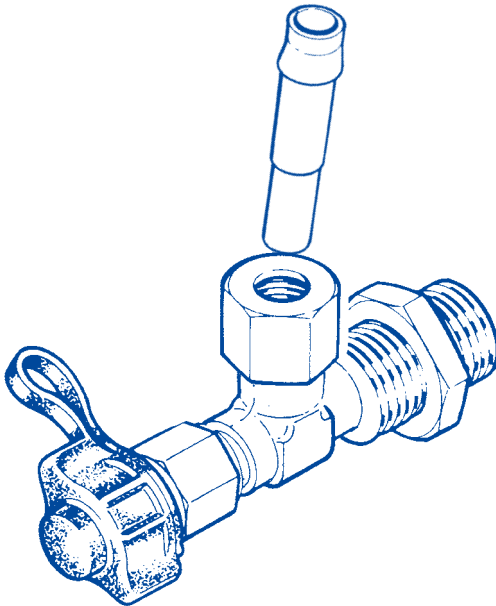

Air Brake Compression - Fittings

2

WIRA

TEE TEST POINT

Tube OD	Part No	Pkt No
8mm	7837G	
10mm	7838G	MAB 162
12mm	7839G	
15mm	7840G	

SIDE STUD TEE TEST POINT

Tube OD	Thread	Part No	C/W T&O	Pkt No
8mm	M12 x 1.5	7880G		
10mm	M12 x 1.5	7847G	7847T	
10mm	M16 x 1.5	7843G	7843T	MAB 164
10mm	M22 x 1.5	7842G	7842T	MAB 165
12mm	M22 x 1.5	7888G		
12mm	M16 x 1.5	7948G	7948T	
15mm	M16 x 1.5	7964G		
13mm Hose	M16 x 1.5	7918G	7918T	

BRANCH STUD TEE TEST POINT

Tube OD	Thread	Part No	C/W T&O
13mm	M16 x 1.5		7976T
15mm	M22 x 1.5	7844G	
10mm	M22 x 1.5		7984T
10mm	M12 x 1.5		7985T
12mm	M16 x 1.5		7991T

Phone: 01474 321954 Fax 01474 321988

Air Brake Compression - Fittings

2

WIRA

SIDE STUD TEE TEST POINT

Thread	Tube OD	Part No	C/W T&O
M12 x 1.5	10mm		7988T
M16 x 1.5	10mm		7967T
M16 x 1.5	13mm		7975T
M22 x 1.5	10mm	7973G	7973T

CROSS TEST POINTS

10mm Tube

Thread	Part No	C/W T&O
M22 x 1.5	7959G	7959T

15mm Tubes

Part No	Tube OD	Hose ID
7845G	15mm	
7846G	15mm	13mm (shown)

BRANCH STEM TEE TEST POINT

Stem	Tube OD	Part No
8mm	8mm	7989G
10mm	10mm	7968G