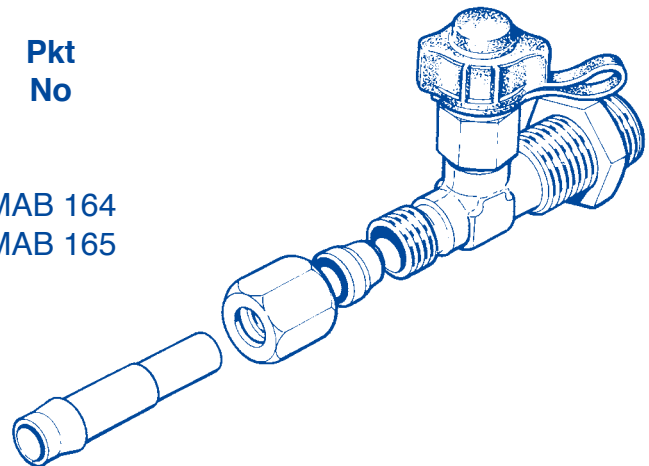

Air Brake Compression - Fittings

2

WIRA

TEE TEST POINT

Tube OD	Part No	Pkt No
8mm	7837G	
10mm	7838G	MAB 162
12mm	7839G	
15mm	7840G	

SIDE STUD TEE TEST POINT

Tube OD	Thread	Part No	C/W T&O	Pkt No
8mm	M12 x 1.5	7880G		
10mm	M12 x 1.5	7847G	7847T	
10mm	M16 x 1.5	7843G	7843T	MAB 164
10mm	M22 x 1.5	7842G	7842T	MAB 165
12mm	M22 x 1.5	7888G		
12mm	M16 x 1.5	7948G	7948T	
15mm	M16 x 1.5	7964G		
13mm Hose	M16 x 1.5	7918G	7918T	

BRANCH STUD TEE TEST POINT

Tube OD	Thread	Part No	C/W T&O
13mm	M16 x 1.5		7976T
15mm	M22 x 1.5	7844G	
10mm	M22 x 1.5		7984T
10mm	M12 x 1.5		7985T
12mm	M16 x 1.5		7991T

Phone: 01474 321954 Fax 01474 321988

Air Brake Compression - Fittings

2

WIRA

SIDE STUD TEE TEST POINT

Thread	Tube OD	Part No	C/W T&O
M12 x 1.5	10mm		7988T
M16 x 1.5	10mm		7967T
M16 x 1.5	13mm		7975T
M22 x 1.5	10mm	7973G	7973T

CROSS TEST POINTS

10mm Tube

Thread	Part No	C/W T&O
M22 x 1.5	7959G	7959T

15mm Tubes

Part No	Tube OD	Hose ID
7845G	15mm	
7846G	15mm	13mm (shown)

BRANCH STEM TEE TEST POINT

Stem	Tube OD	Part No
8mm	8mm	7989G
10mm	10mm	7968G