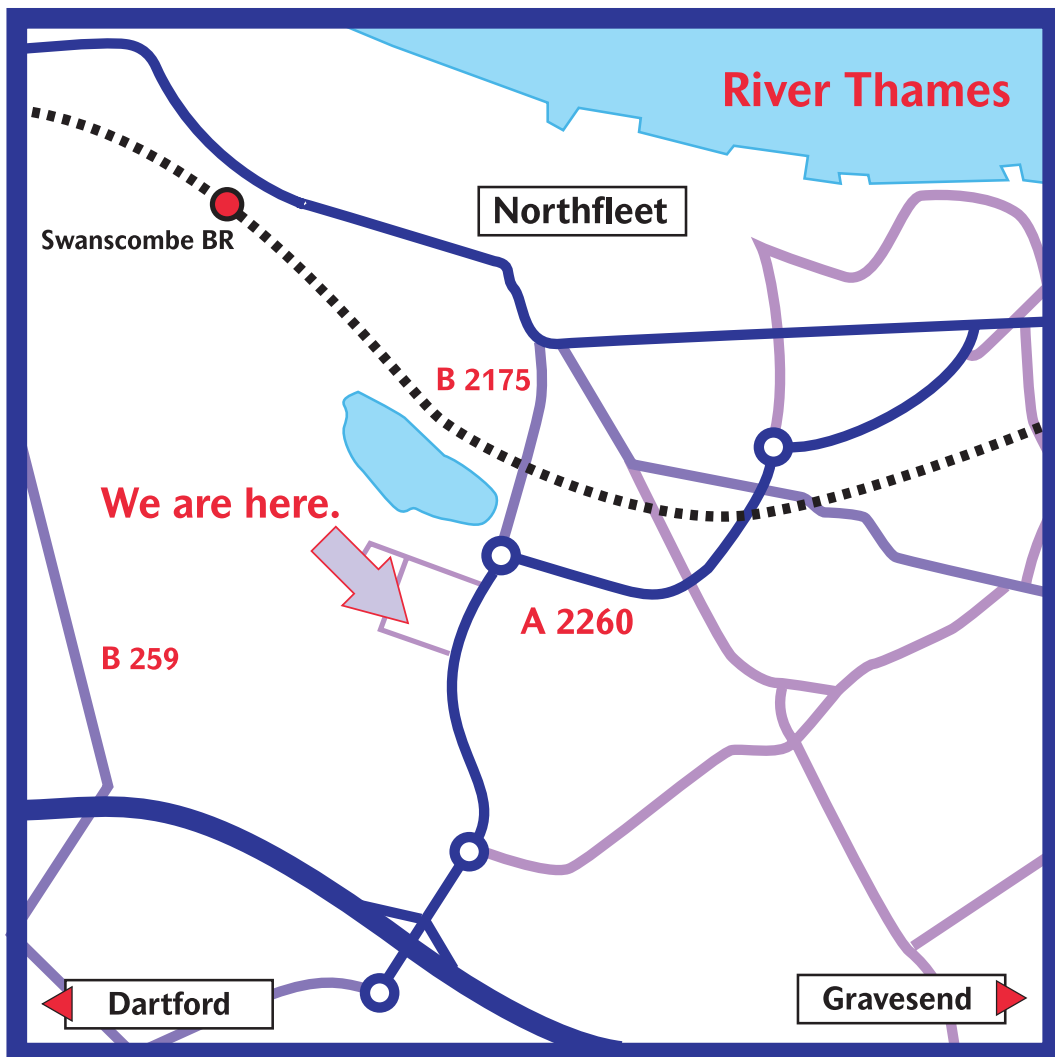

Directions to

Tube Gear Ltd
Unit B1, Springhead Enterprise Park
Springhead Road
Northfleet
Gravesend
KENT
United Kingdom
DA11 8HB

Tel: 0044 (0) 1474 321954

- From M2 / A2 Dover- head towards London M25
- From M25 leave at Junction 2 - Join A2 / M2 heading towards Canterbury.

When on A2

- Leave A2 at slip road sign posted A2260 Gravesend & B262.
- Follow signs for A2260 Northfleet ,Gravesend (W)
- Straight over roundabout with Sainsbury's on Left Hand still following A2260 signs, you should also see black signs sign posting springhead Enterprise Park.
- As you come down slight hill look for entrance to Springhead Enterprise Park on Left hand side.
- **Tube Gear** is first building on Right hand side of industrial estate.